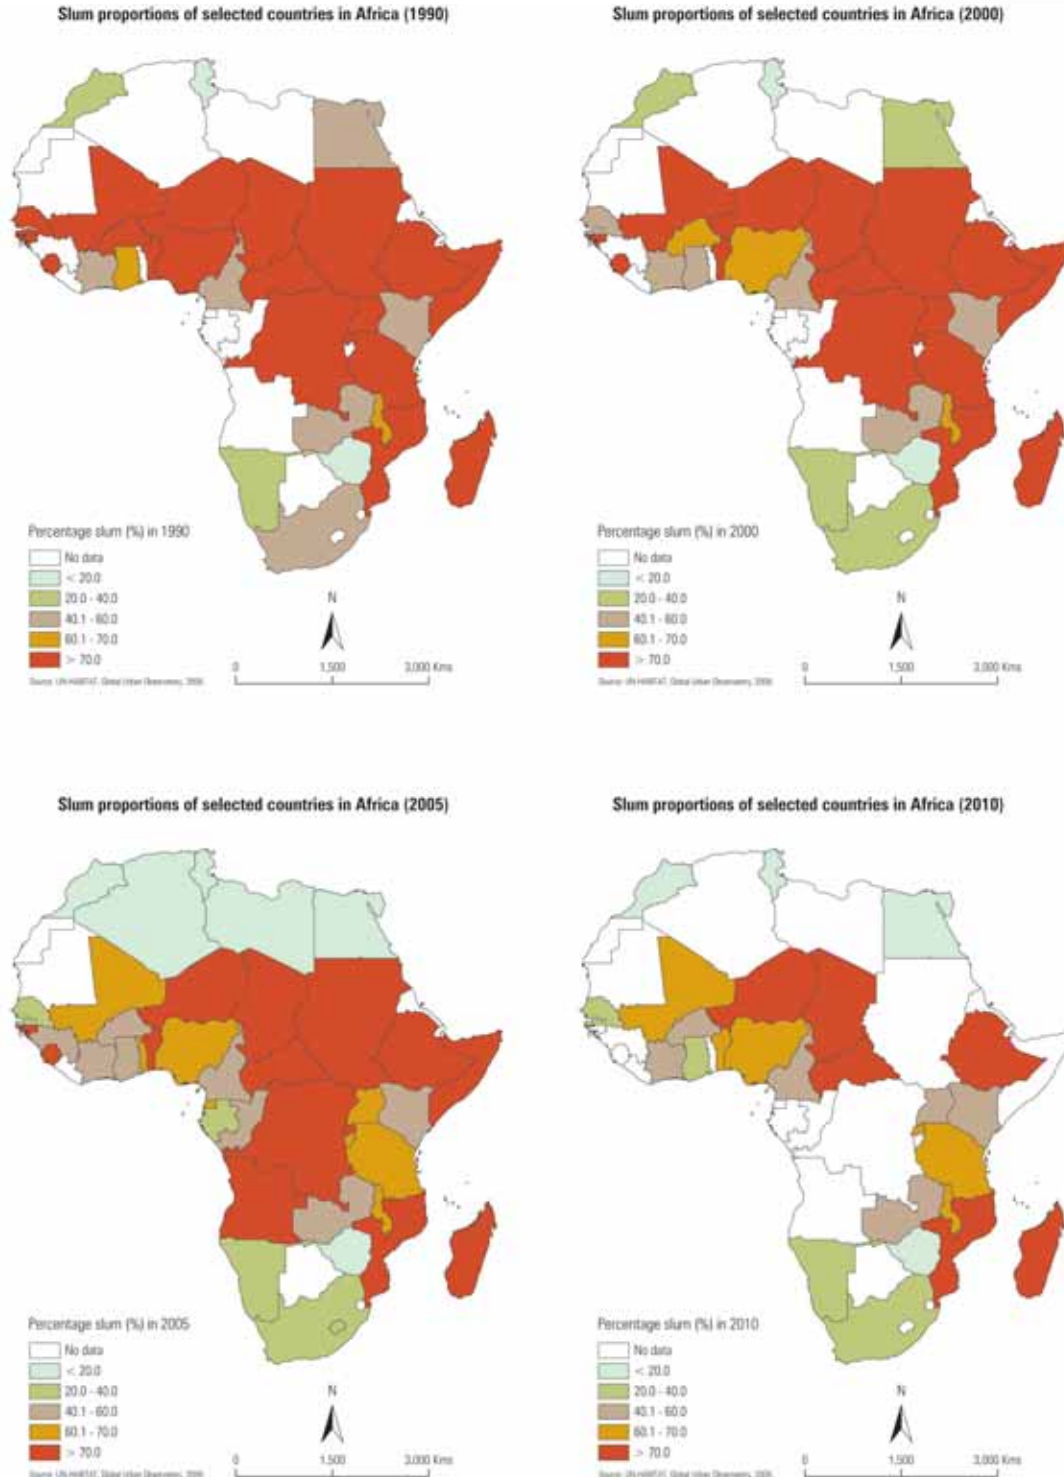

MAPS

PERCENTAGE CHANGE IN SLUM PROPORTIONS IN SELECTED COUNTRIES IN AFRICA BETWEEN 1990 AND 2010 (ESTIMATE)

1200

PERCENTAGE CHANGE IN SLUM PROPORTIONS IN SELECTED COUNTRIES IN LATIN AMERICA AND THE CARIBBEAN BETWEEN 1990 AND 2010 (ESTIMATE)